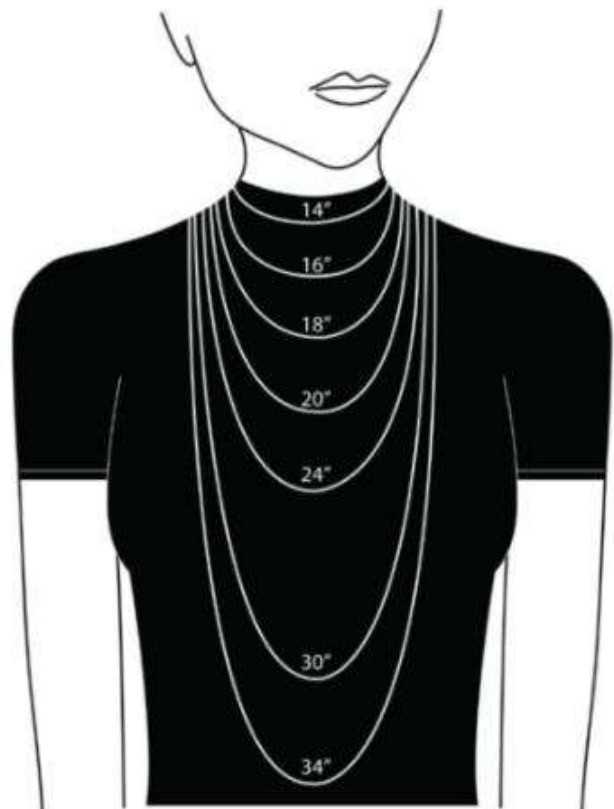

Female

Male

Length(in)

Length(cm)

14

35.56

16

40.50

18

45.75

20

50.75

22

55.88

24

61.00

30

76.25

34

109.20

Female

Male

Length(in)

Length(cm)

14

35.56

16

40.50

18

45.75

20

50.75